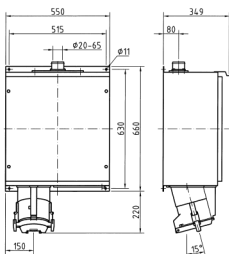

Wall mounted socket

Part no. 75441

- MetallLine
- Screw terminals
- electrical interlock with contactor
- cable entry bushing for cables of 20 mm up to 70 mm at top and blind flange at bottom
- enclosure made of sheet steel, painted in RAL 1021
- external fixing
- seawater resistant products are available on request

Technical specifications

Ampere	250 A
Poles	5 p
Voltage	400 V
Clock position	6 h
Hertz	50-60 Hz
Connection technology	Screw terminals
Contact	standard
Protection type	IP55
Weight	75000 g

Drawing

Drawing
1 MB 404/2
Dim. in mm