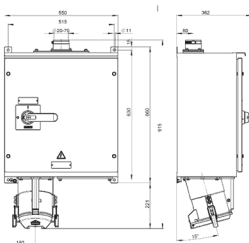

Wall mounted socket DUO

Part no. 75126

- MetallLine
- Screw terminals
- switched
- mechanical interlock
- cable entry bushing for cables of 20 mm up to 70 mm at top and blind flange at bottom
- enclosure made of sheet steel, painted in RAL 1021
- external fixing
- seawater resistant products are available on request

Technical specifications

| | |
|-----------------------|-----------------|
| Ampere | 400 A |
| Poles | 5 p |
| Voltage | 400 V |
| Clock position | 6 h |
| Hertz | 60-50 Hz |
| Connection technology | Screw terminals |
| Contact | standard |
| Protection type | IP55 |
| Weight | 47000 g |

Drawing

Drawing
1 MB 403/2
Dim. in mm