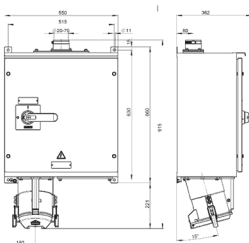

Wall mounted socket DUO

Part no. 75036

- MetallLine
- Screw terminals
- switched
- mechanical interlock
- cable entry bushing for cables of 20 mm up to 70 mm at top and blind flange at bottom
- enclosure made of sheet steel, painted in RAL 1021
- external fixing
- seawater resistant products are available on request

Technical specifications

Ampere	400 A
Poles	4 p
Voltage	400 V
Clock position	6 h
Hertz	50-60 Hz
Connection technology	Screw terminals
Contact	standard
Protection type	IP55
Weight	39000 g

Drawing

Drawing
1 MB 403/2
Dim. in mm