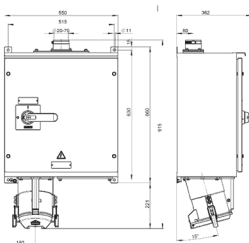

## Wall mounted socket DUO

Part no. 75031

- MetallLine
- Screw terminals
- switched
- mechanical interlock
- cable entry bushing for cables of 20 mm up to 70 mm at top and blind flange at bottom
- enclosure made of sheet steel, painted in RAL 1021
- external fixing
- seawater resistant products are available on request

## Technical specifications

Ampere	250 A
Poles	4 p
Voltage	400 V
Clock position	6 h
Hertz	50-60 Hz
Connection technology	Screw terminals
Contact	standard
Protection type	IP55
Weight	44440 g

## Drawing

Drawing  
1 MB 403/2  
Dim. in mm